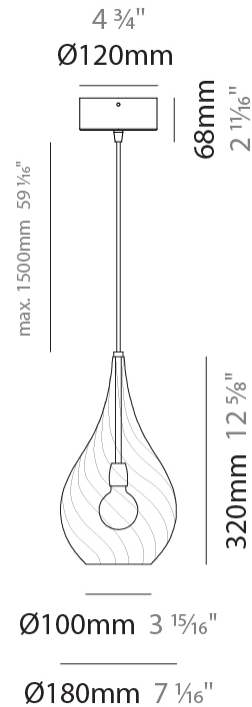

LACRIMA MONOPOINT SUSPENSION

D141065-

base number Finish
Options

1. To build a product code in our configurator select the specify button on the base model # product page
2. To build a manual product code on this datasheet choose from the options listed below in blue font and add the suffix to the base model #

GENERAL

Series: Lacrima
Subseries: Lacrima Monopoint
Brand: Cangini & Tucci
Division: Design
Mounting Type: Suspension
Mounting Location: Ceiling

PHYSICAL

Shape: Abstract
Diameter (mm): 180
Diameter (in): 7 1/16
Height (mm): 320
Height (in): 12 5/8
Max. Overall Height (mm): 1820
Max. Overall Height (in): 71 5/8
Light Distribution: Omnidirectional
Weight (kg): 0.82
Weight (lbs): 1.81
[Fixture Finish: AMB / GRN / PNK / RUB / SKB / SMK / TOB / TRA](#)
Holder Finish: CHR
Fixture Material: Glass / Metal
Cable Details: 1500mm Cable

ELECTRICAL

Number of Lamps: 1
Lamp Type: LED Retrofit
Bulb Included: Bulb Not Included
Max. Wattage Per Lamp (W): 4
Lamp Base: E12
Input Voltage (V): 120

LED

OPTICAL

RATINGS AND CERTIFICATIONS

Certified By: Certified for North American Standards
IP rating: IP20

PROJECT
TYPE
SPECIFIER
QUANTITY
DATE