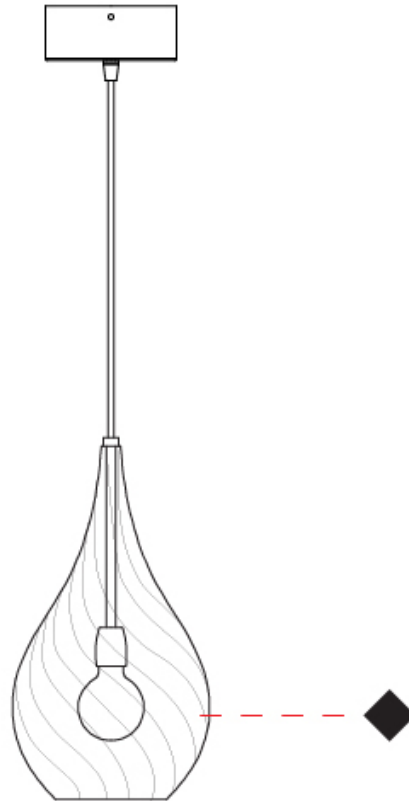

LACRIMA MONOPOINT SUSPENSION

D141065-

PROJECT	_____
TYPE	_____
SPECIFIER	_____
QUANTITY	_____
DATE	_____

D